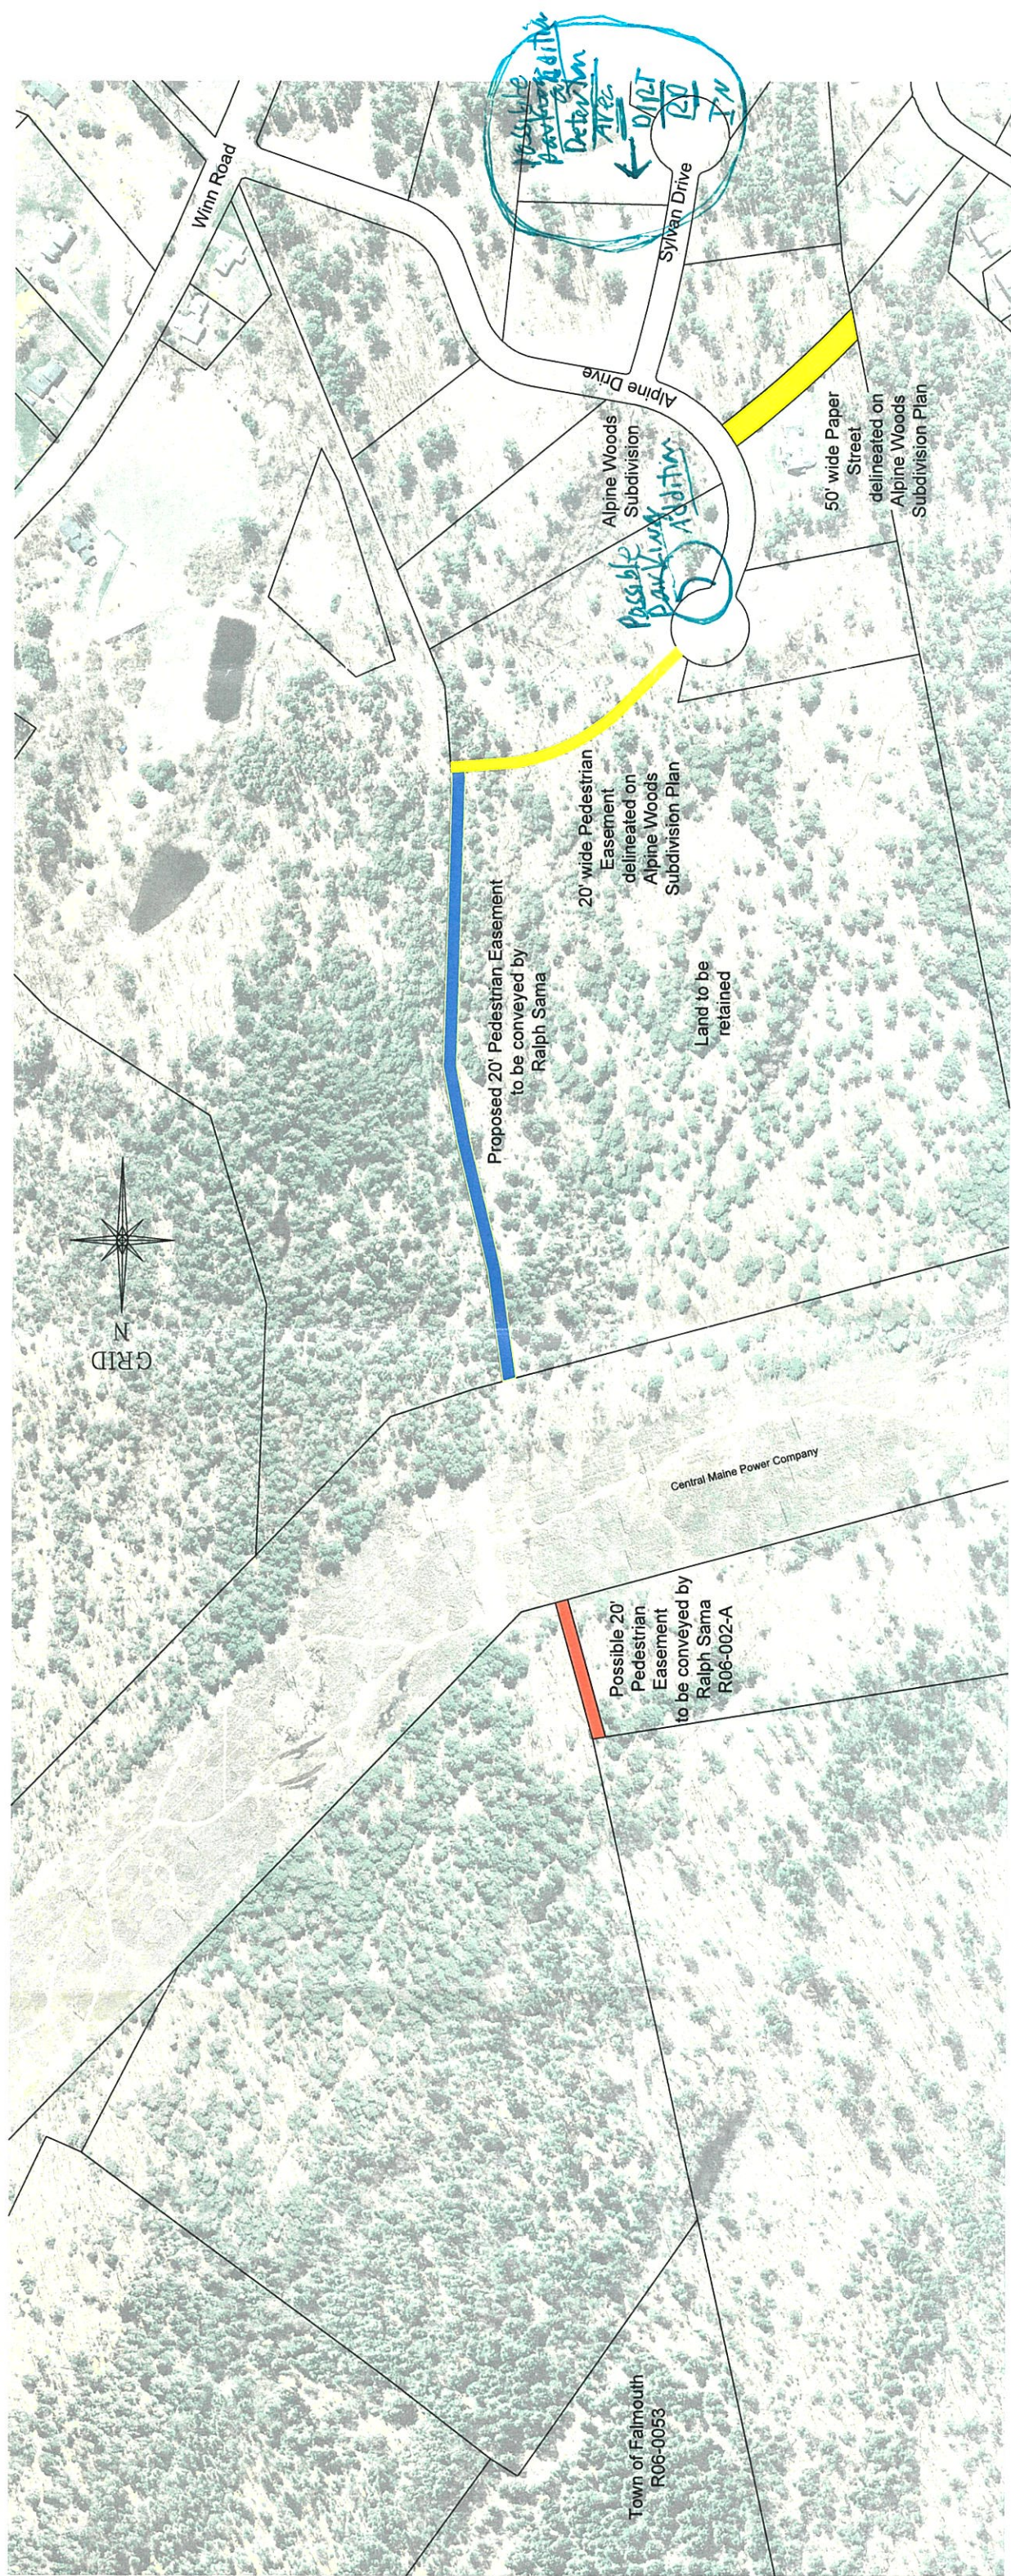

1/29/20 TO: NATIVAN POIRN
FROM: RALPH SAMA

5) Bump out ACADINE cur. de - SRC

- NOTES:
- 1) CAN ACCESS COMMUNITY PARK FROM EWELEK RD
 - 2) ALPINE + SYLVAN HAVE A LOT OF M.P.D. PARKING POSSIBLE
 - 3) 2 cur de sec could handle 2-3 CARS EACH IF NEEDED
 - 4) DETENTION AREA OFF SYLVAN WAS A CURB CUT AND DIRT ROAD IN THAT COULD EASILY HANDLE 2-4 CARS.