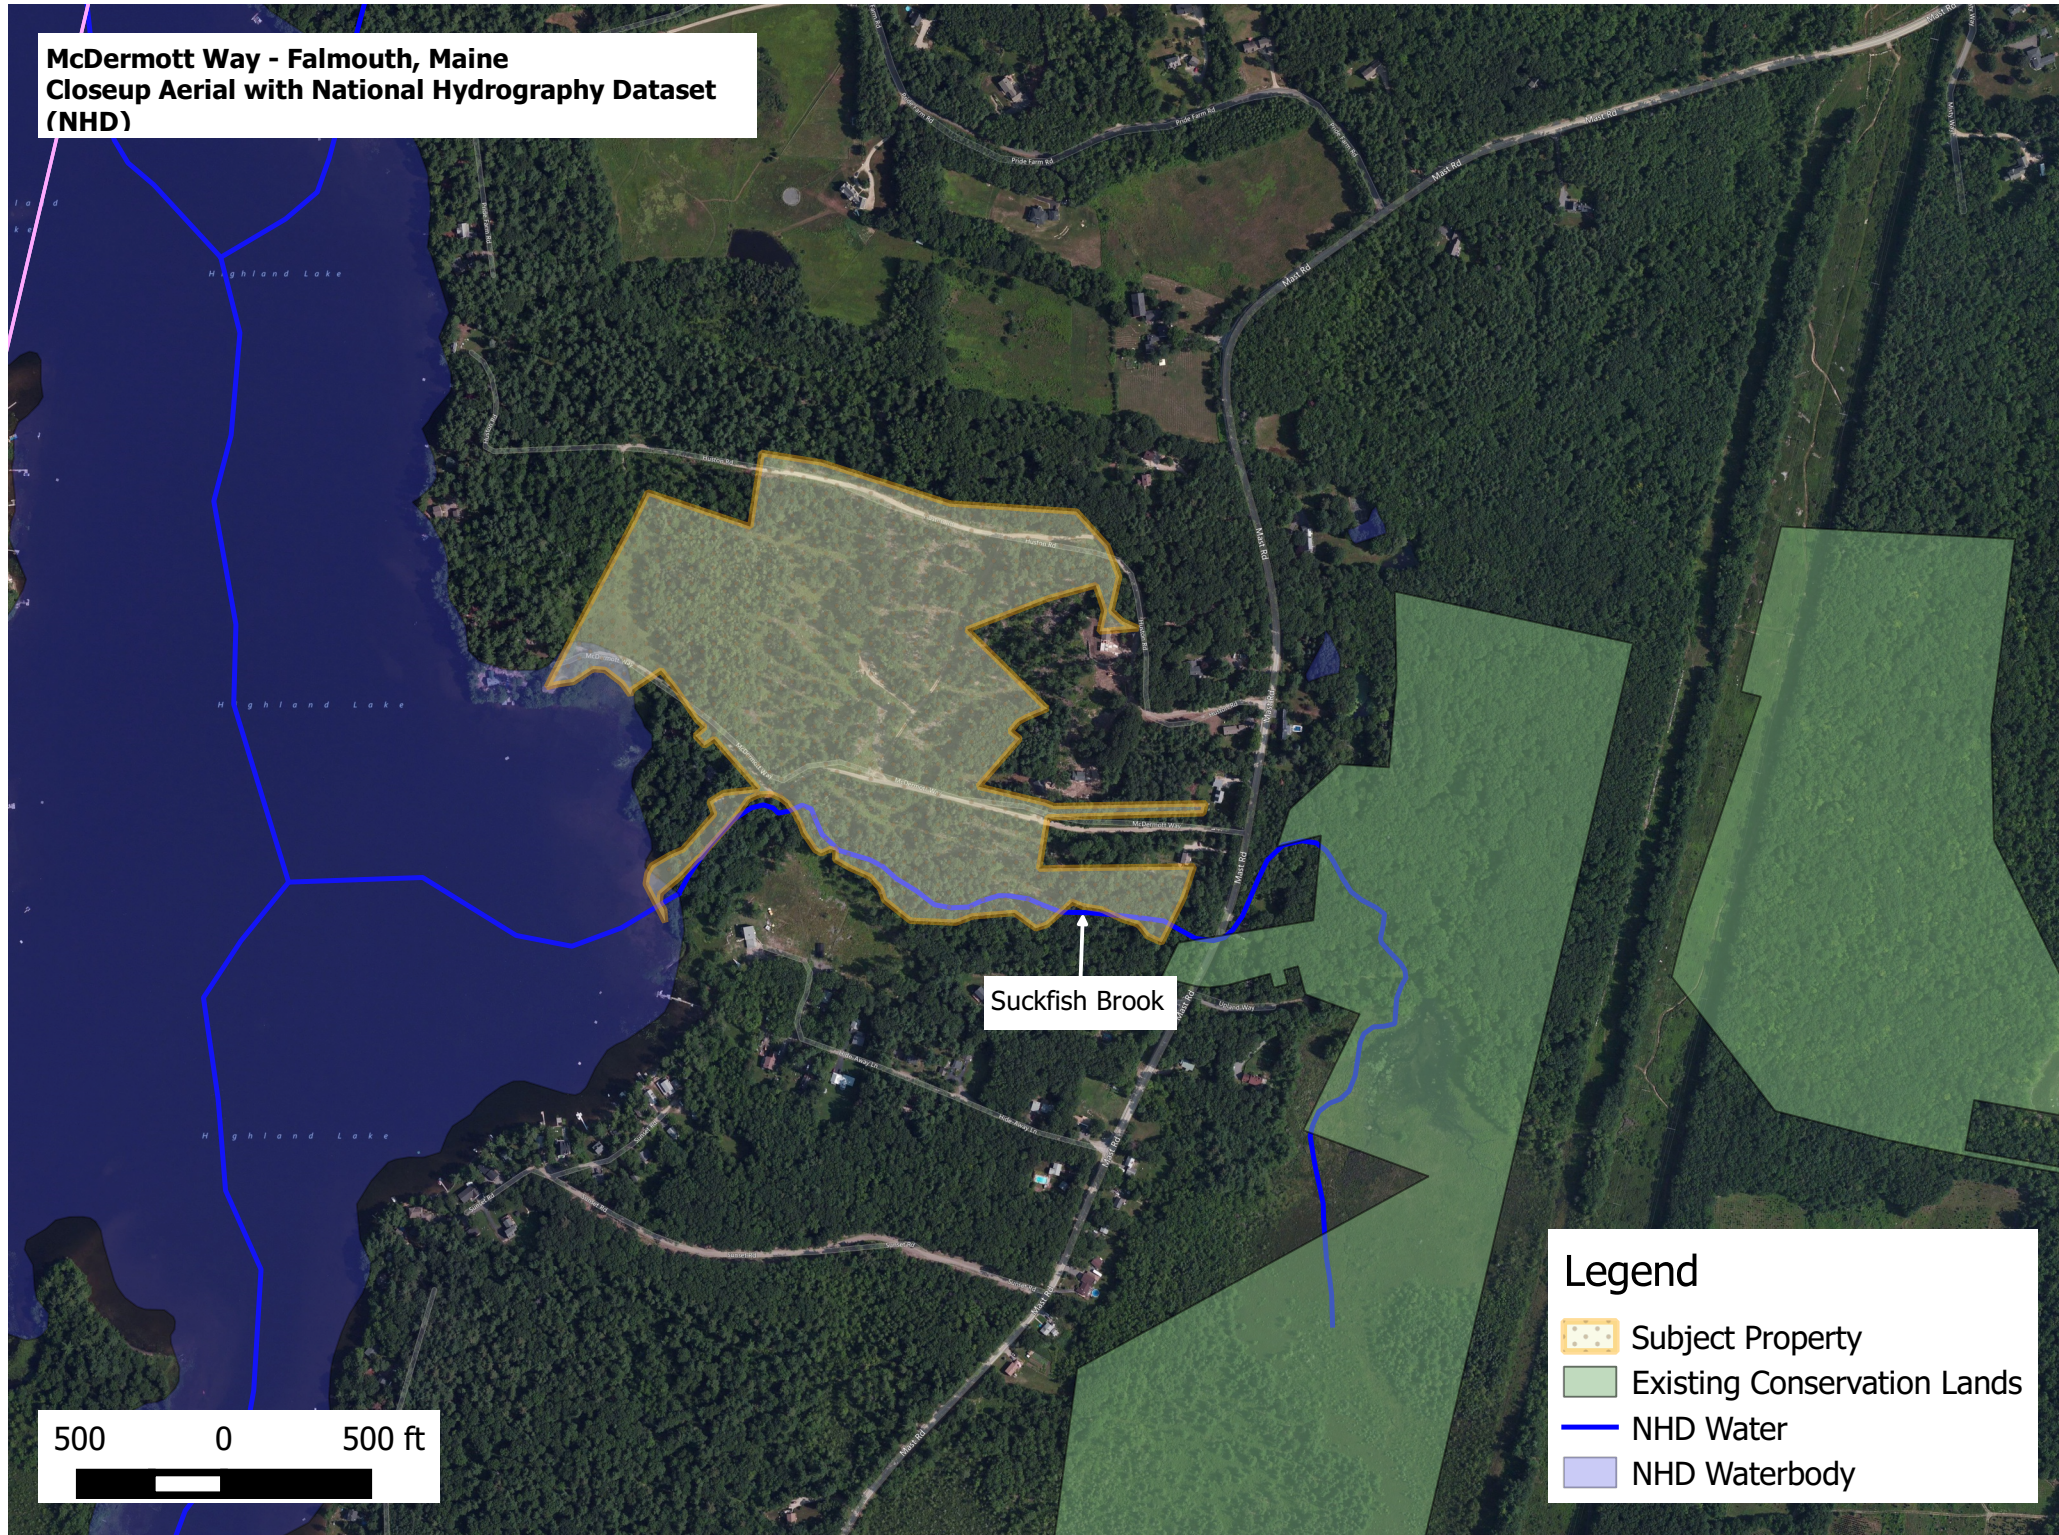

McDermott Way - Falmouth, Maine
Closeup Aerial with National Hydrography Dataset
(NHD)

Suckfish Brook

Legend

-  Subject Property
-  Existing Conservation Lands
-  NHD Water
-  NHD Waterbody