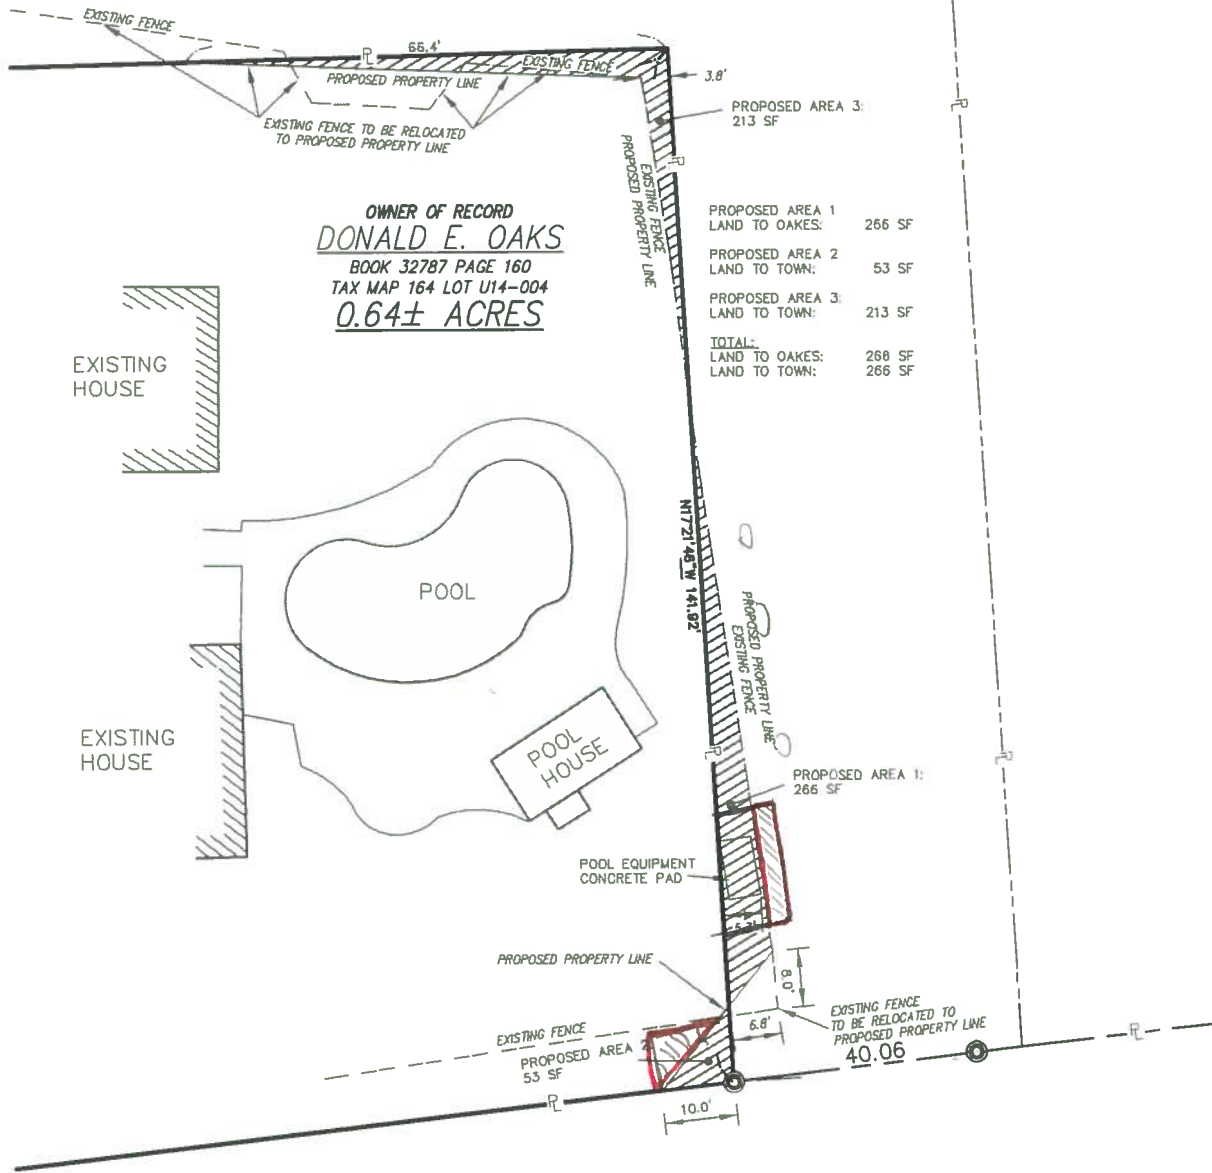

OWNER OF RECORD
TOWN OF FALMOUTH &
 PINE GROVE - FALMOUTH
 NATURE PRESERVE
 BOOK 5040 PAGE 317
 TAX MAP 164 LOT U14-005
83.35± ACRES

OWNER OF RECORD
DONALD E. OAKS
 BOOK 32787 PAGE 160
 TAX MAP 164 LOT U14-004
0.64± ACRES

FORESIDE ROAD

GRAPHIC SCALE:

1" = 20'