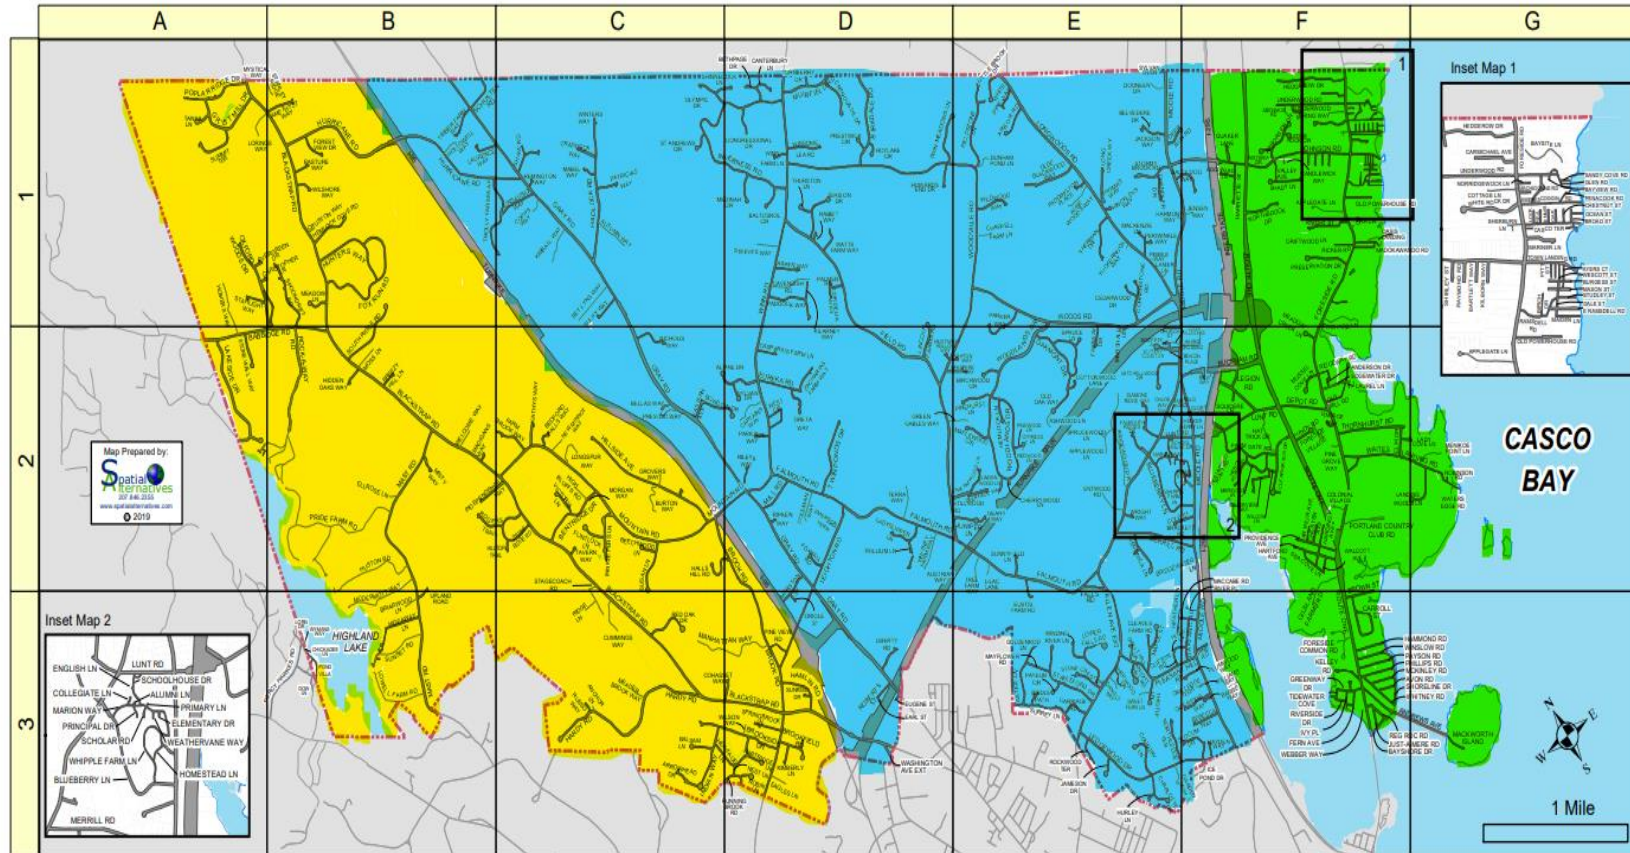

Pesticide Application 2020 Annual Report

Town of Falmouth Street Map 2019

Yellow—west of I-95

Blue—west of I-295 and east of I-95

Green—east of I-295

WEST

CENTRAL

EAST