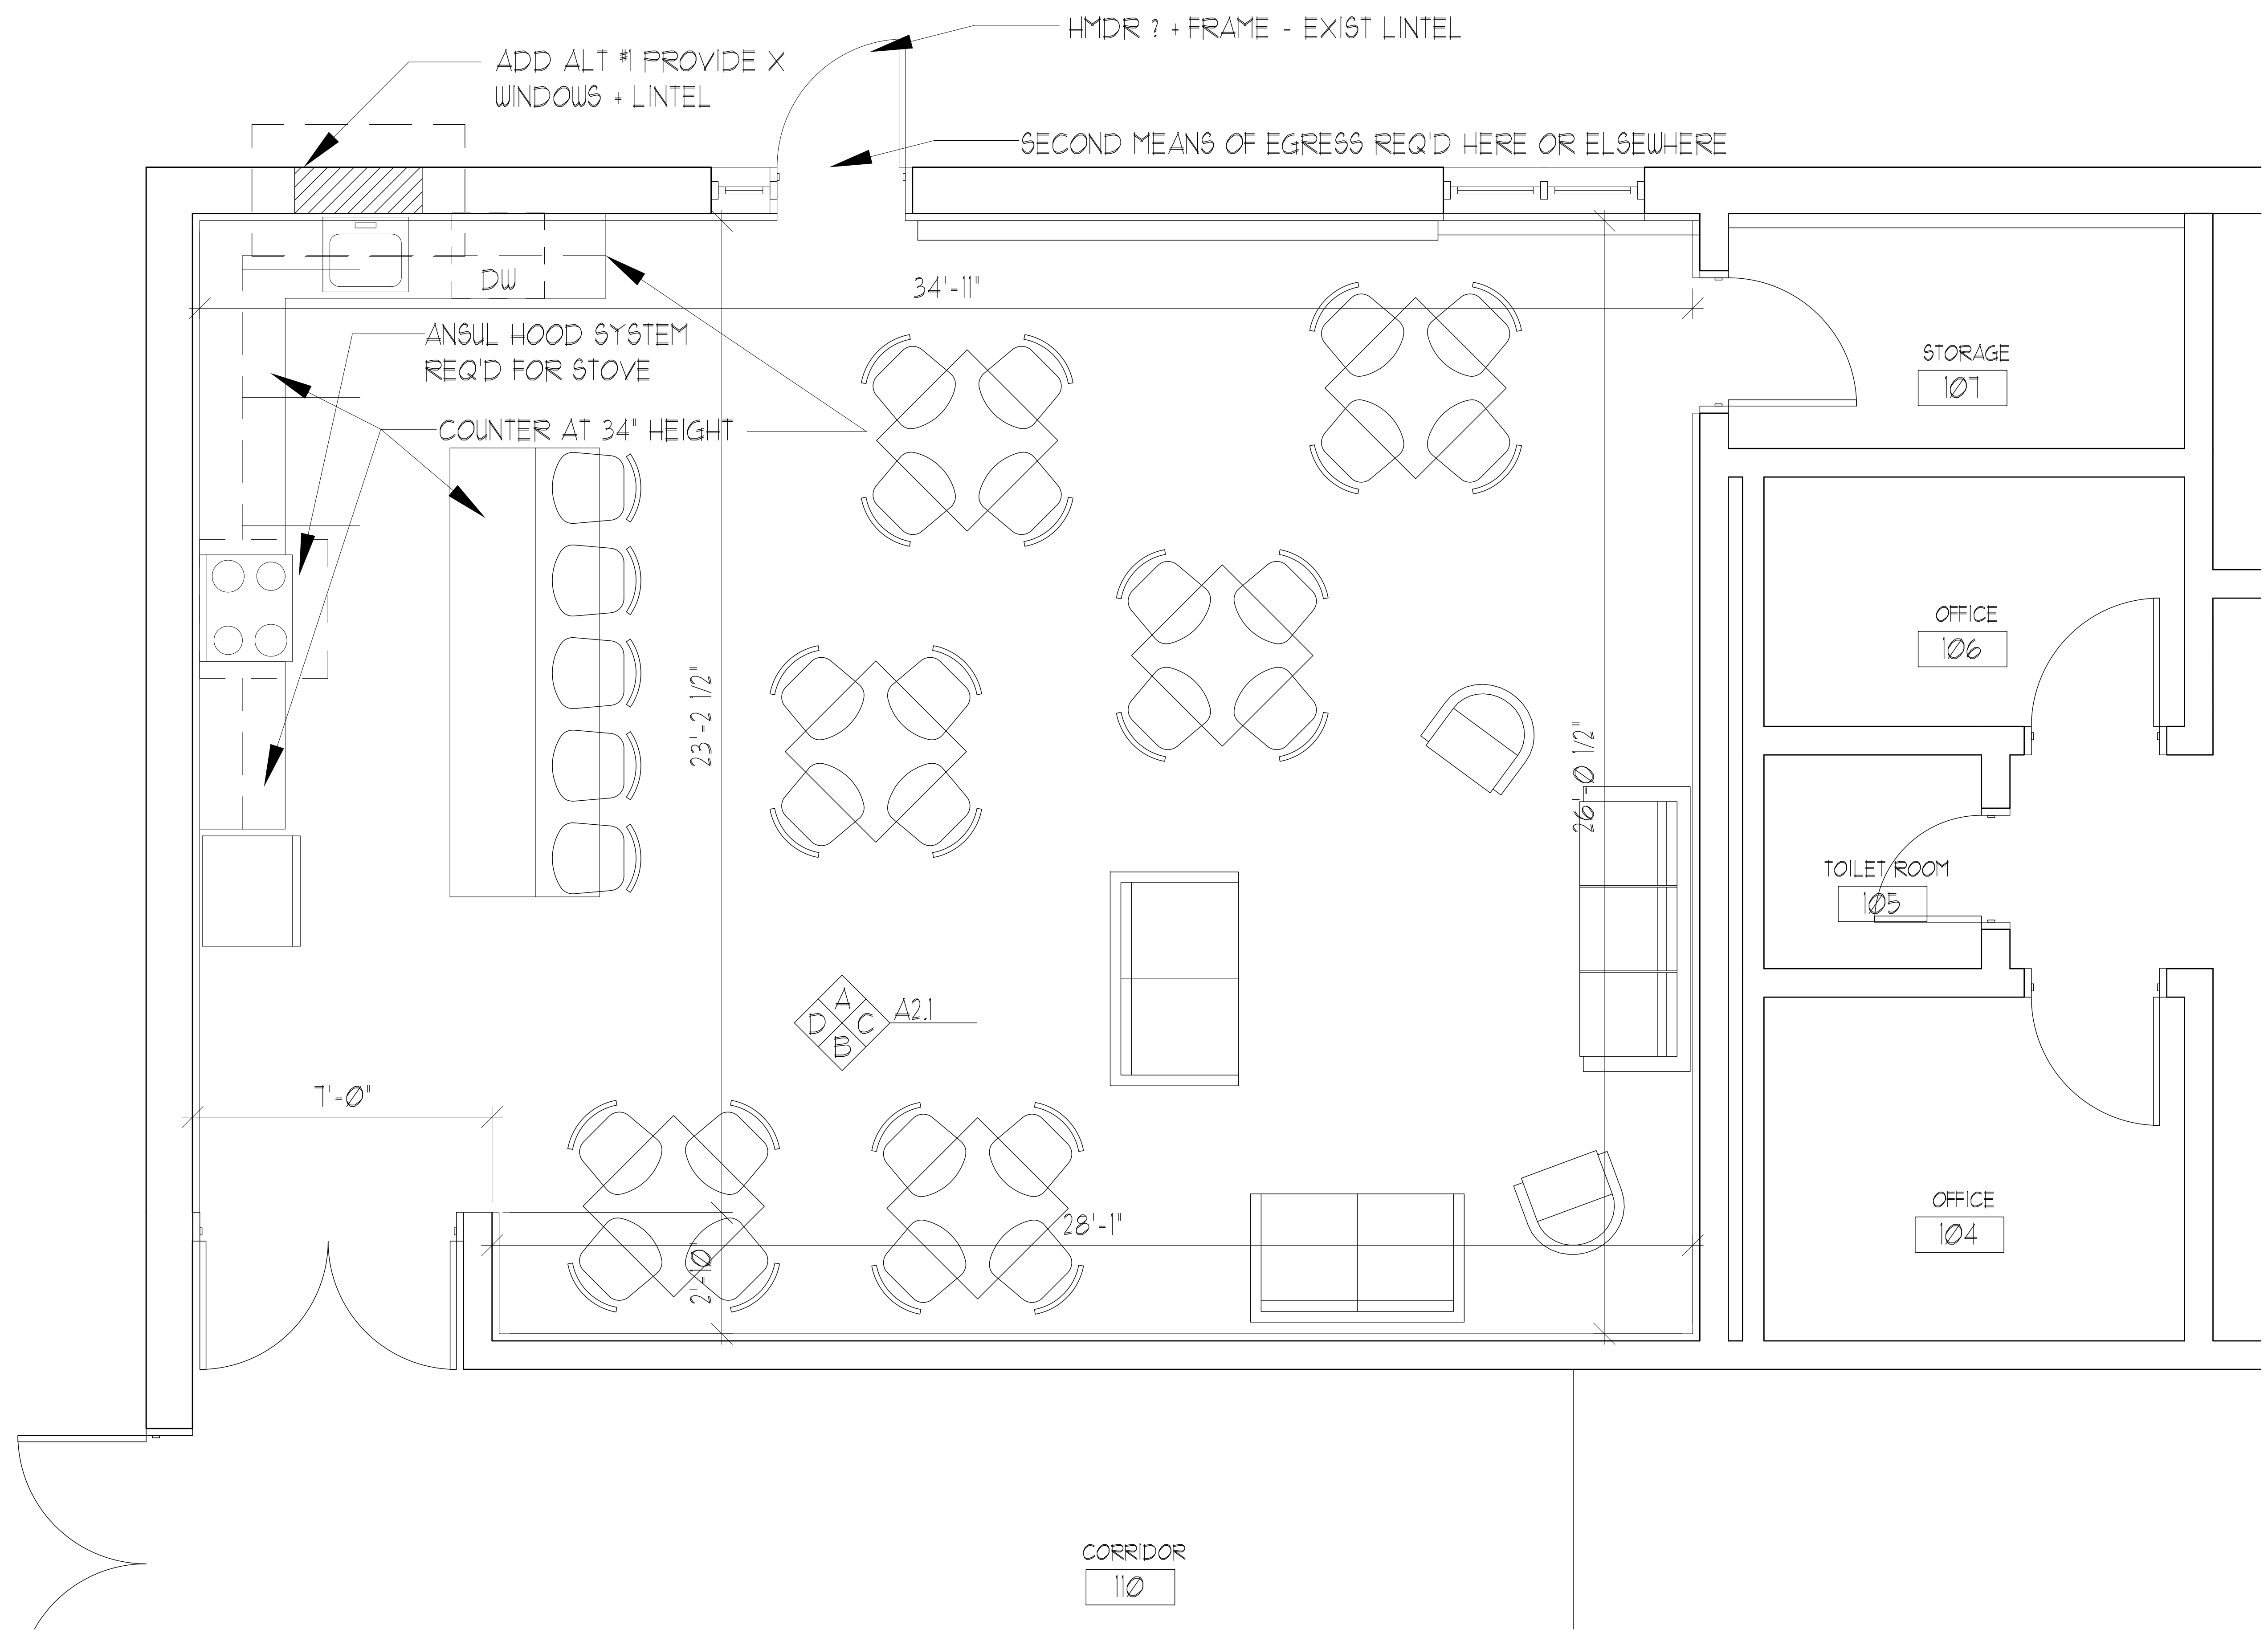

FLOOR PLAN

Project Number 16405
Date August 10, 2016
Drawn by CM
Checked by LAS

A1.1

Scale AS NOTED

FLOOR PLAN - FURNITURE LAYOUT A
SCALE: 1/4" = 1'-0"