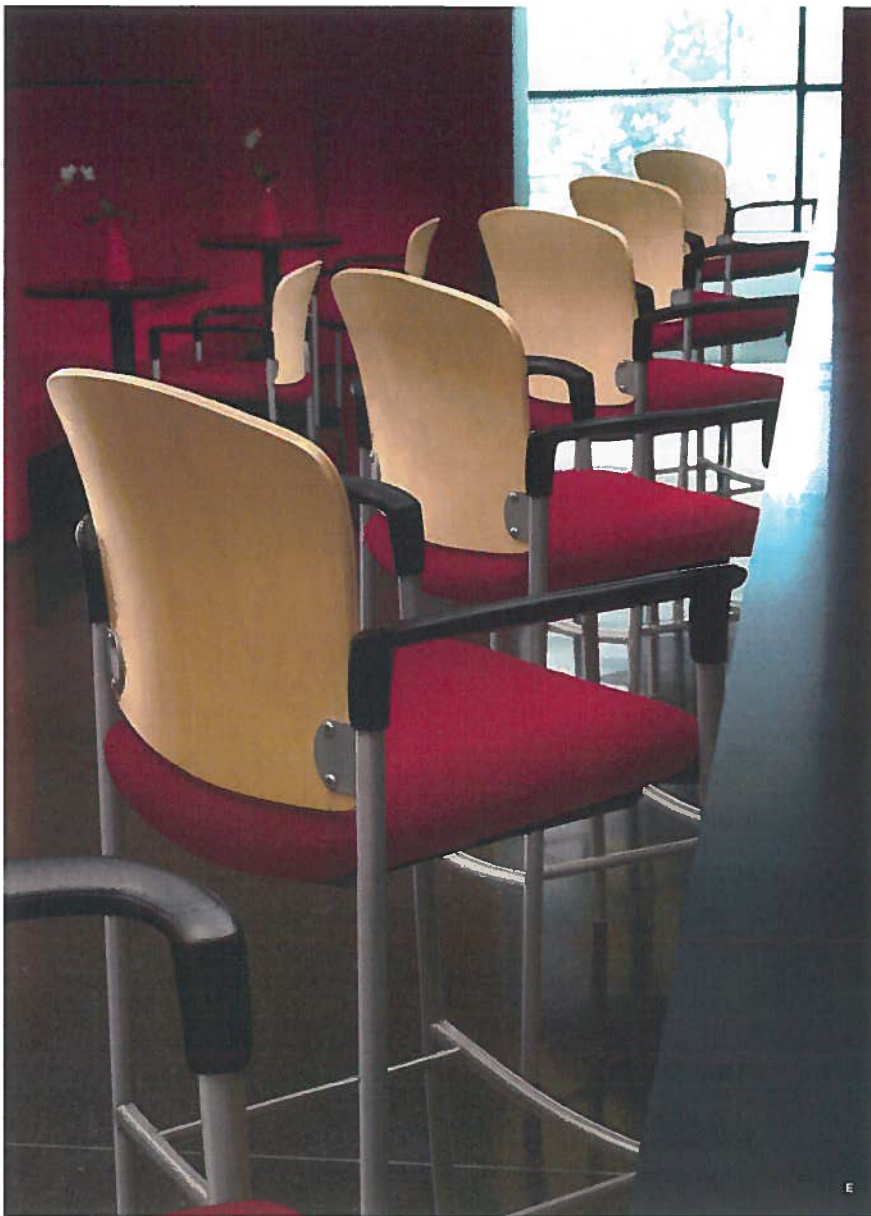

SIT UP AND TAKE NOTICE

Stools are a key component of Pagoda's versatility. Line them up at counters or pair them with high tables in cafés or collaborative work areas for a handsome, sturdy, and practical seating solution that enhances both the look and functionality of practically any space.

PRODUCTS, MATERIALS, AND FINISHES SHOWN:

Front: Pagoda chairs with arms, seats and backs in Impact Serene, and Black frames.

Inside Spread A: Pagoda chairs, without arms, with casters. Stitchery Key Lime upholstery, with Titanium Frame. Pagoda wood back stool in Columbian Walnut back, Stichery Key Lime seat, Titanium Frame. Preside Laminated Round table tops with flat edges in Brilliant White with Aluminum X-Leg Base in Platinum Metallic.

Inside Spread C: Pagoda chairs with arms, seats and backs in Centurion Caramel, and Black frames. Arrive desk/credenza station in Henna Cherry, Allure™ executive chair in Centurion Caramel.

Inside Spread D: Pagoda chairs with arms, seats in Impact Sprout, wood backs in Bourbon Cherry, and Black frames. Arrive occasional tables in Bourbon Cherry.

Back E: Pagoda stools (foreground) and chairs (background) with arms, seats in Boom Poppy, wood backs in Natural Maple, and Titanium frames. Hospitality tables with Carbon Mesh tops and Black bases.