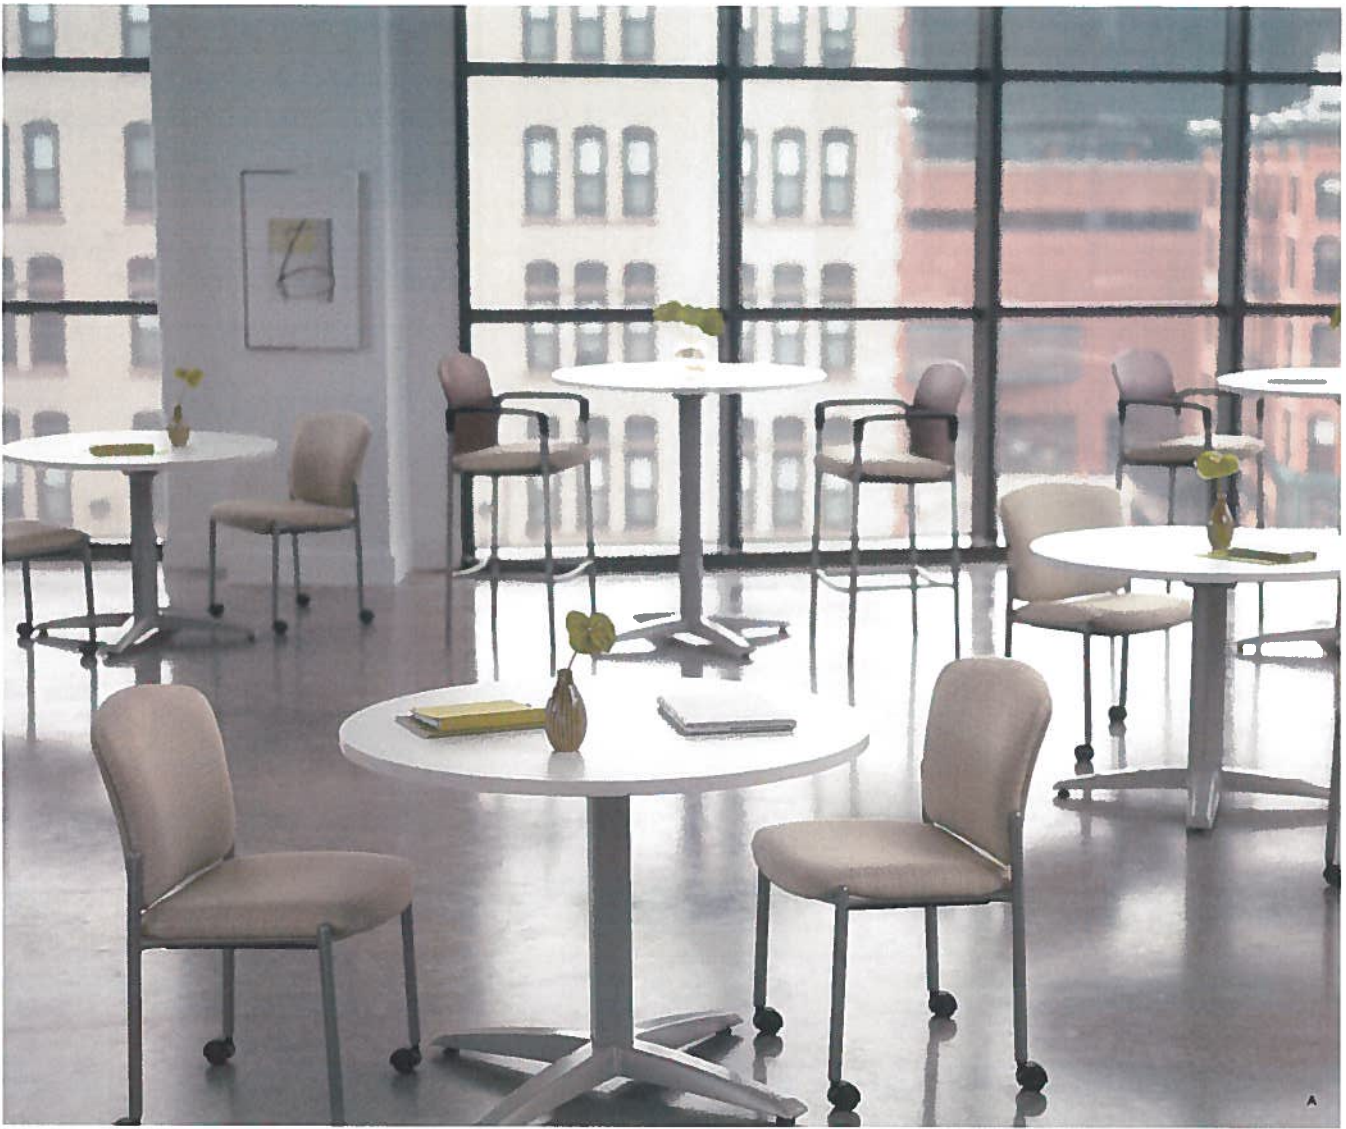

HON

PAGODA
Seating

STACKING CHAIRS
AND STOOLS THAT
FIT RIGHT IN

10

The Anywhere Chair

Some chairs extend the perfect welcome for waiting rooms and reception areas. Others play well in corporate training rooms or presentation spaces. Still others fill in as guest chairs in private offices. Then there's Pagoda.

The HON Company's versatile, coordinated line of comfortable Pagoda stacking chairs and stools works beautifully in all these situations: in public areas or private offices; in business settings, healthcare environments, or the hospitality industry. Pagoda can refresh the look of an existing space or serve as a unifying element in a new or expanding enterprise.

AESTHETIC FLEXIBILITY

Choose from hundreds of textiles to find just the right look for your organization. Going for more practical comfort? Consider a fully upholstered back. Looking for something a little more upscale? Specify a contoured veneer back—available in seven finishes. HON offers Pagoda stacking chairs and stools with either Black or Titanium frames.

THE OPTIONS STACK UP
Stacking chairs come outfitted with a choice of casters or glides, and stack up to five-high with or without arms.

SIT UP AND TAKE NOTICE

Stools are a key component of Pagoda's versatility. Line them up at counters or pair them with high tables in cafés or collaborative work areas for a handsome, sturdy, and practical seating solution that enhances both the look and functionality of practically any space.