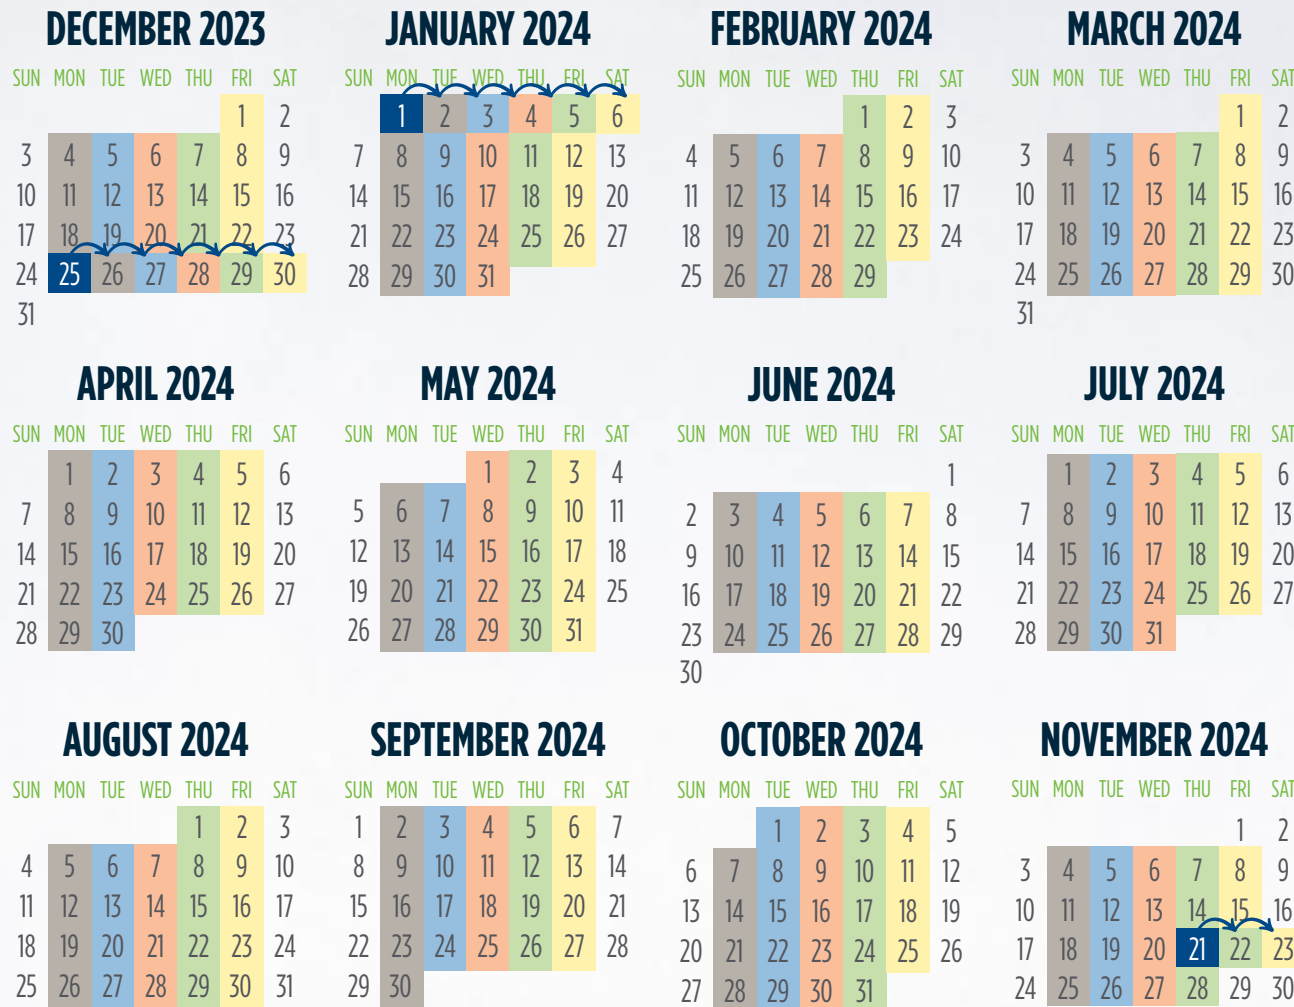

2023-2024 CURBSIDE COLLECTION CALENDAR

Your pickup day is either Monday, Tuesday, Wednesday, Thursday or Friday. Your pickup schedule may have changed. See new collection schedule on the reverse.

KEY: MON TUES WED THURS FRI = Recycling and trash pickup ■ = Holiday with one day delay