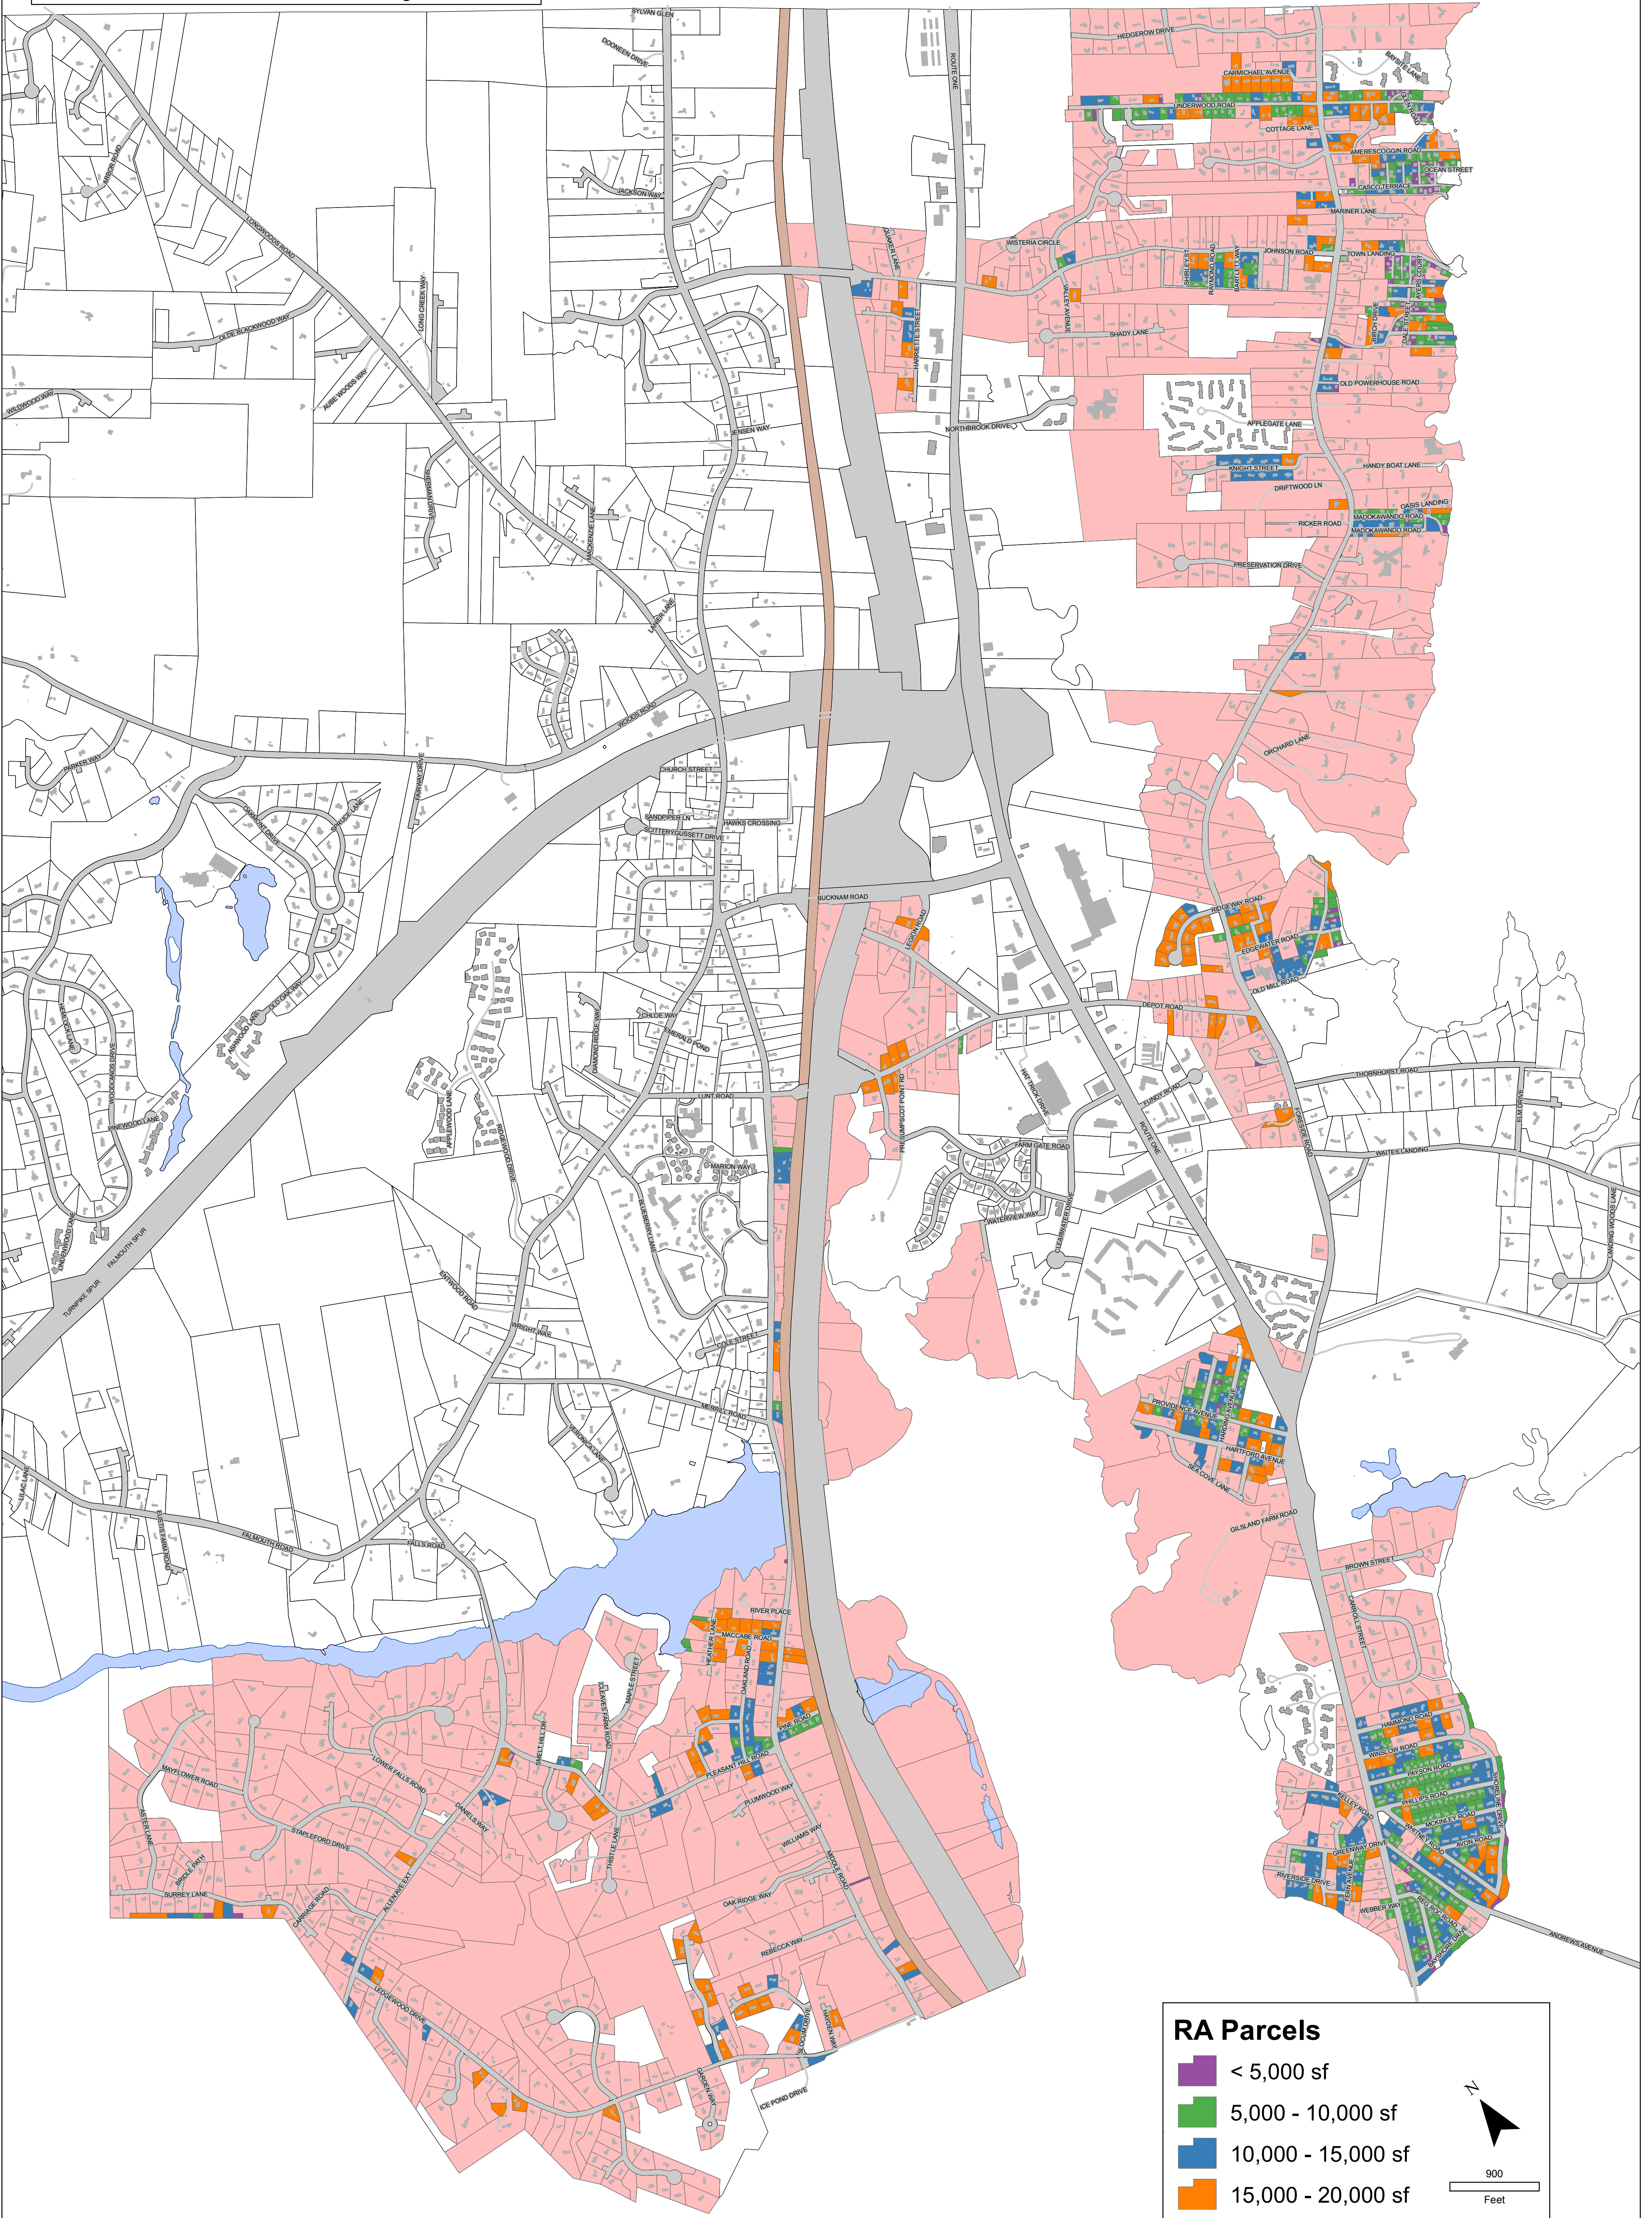

# Town of Falmouth RA Zone Lots Classified by Size

**RA Parcels**

- < 5,000 sf
- 5,000 - 10,000 sf
- 10,000 - 15,000 sf
- 15,000 - 20,000 sf
- > 20,000 sf

  
 900  
 Feet